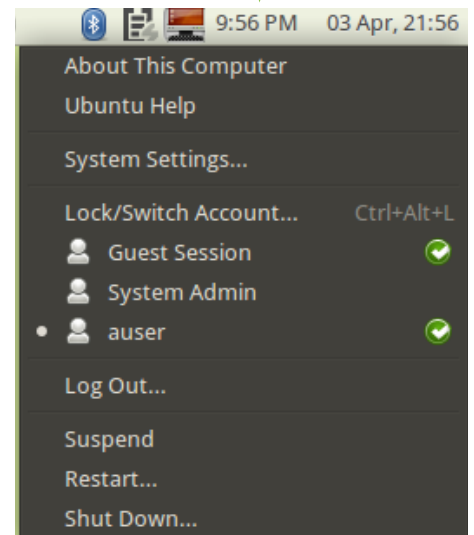

Edubuntu 14.04 - Xubuntu Quick Start

Accessories and **Development** apps menus.

Edubuntu 14.04 - Xubuntu Quick Start

Education apps menus.

Edubuntu 14.04 - Xubuntu Quick Start

Games and Graphics apps menus.

Edubuntu 14.04 - Xubuntu Quick Start

Internet and Multimedia apps menus.

Edubuntu 14.04 - Xubuntu Quick Start

Office and Other apps

Edubuntu 14.04 - Xubuntu Quick Start

Settings and System menus.

Edubuntu 14.04 - Xubuntu Quick Start

Upper Right Menu for:

Bluetooth, Keyboard, Sound, Battery

About This Computer, Time &Date, Calendar

Edubuntu 14.04 - Xubuntu Quick Start

All Settings button activates a full panel of common controls.

Edubuntu 14.04 - Xubuntu Quick Start

Logout Panel ... allows a Log Out , Restart, Shut Down or Suspend

Edubuntu 14.04 - Xubuntu Quick Start

Thank You And Enjoy !

Edubuntu 14.04 LTS - Xubuntu

April 2015

Linux build by Kevin Driscoll

Quick Guide by Dave Sevick