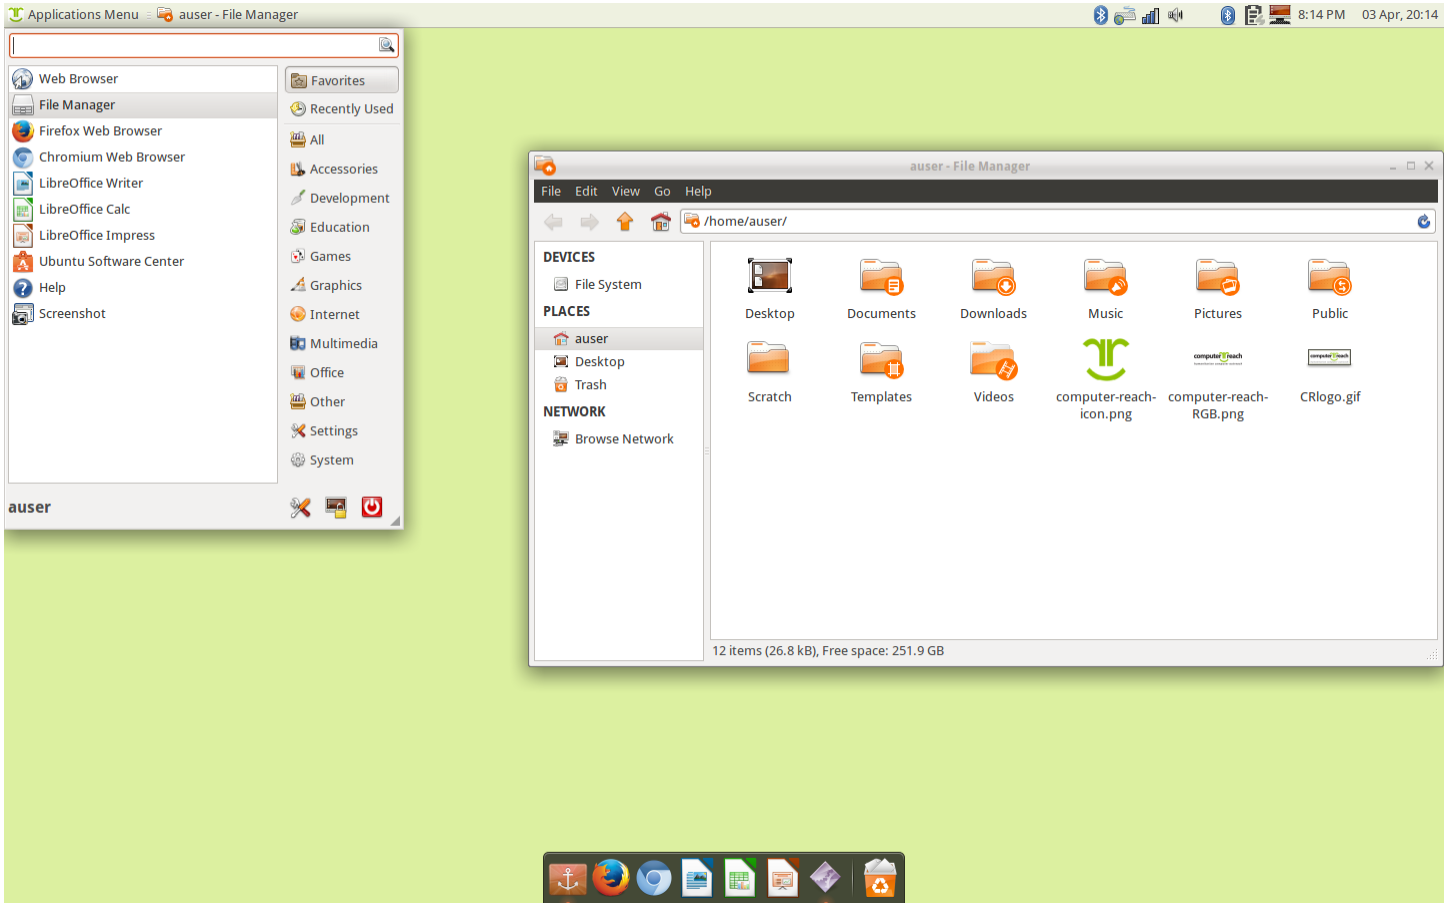

File Manager shows the full view of the **AUSER's home folder**. Same as when you click the **Home** icon on the Desktop. This is where your own documents, movies, photos, etc are stored.