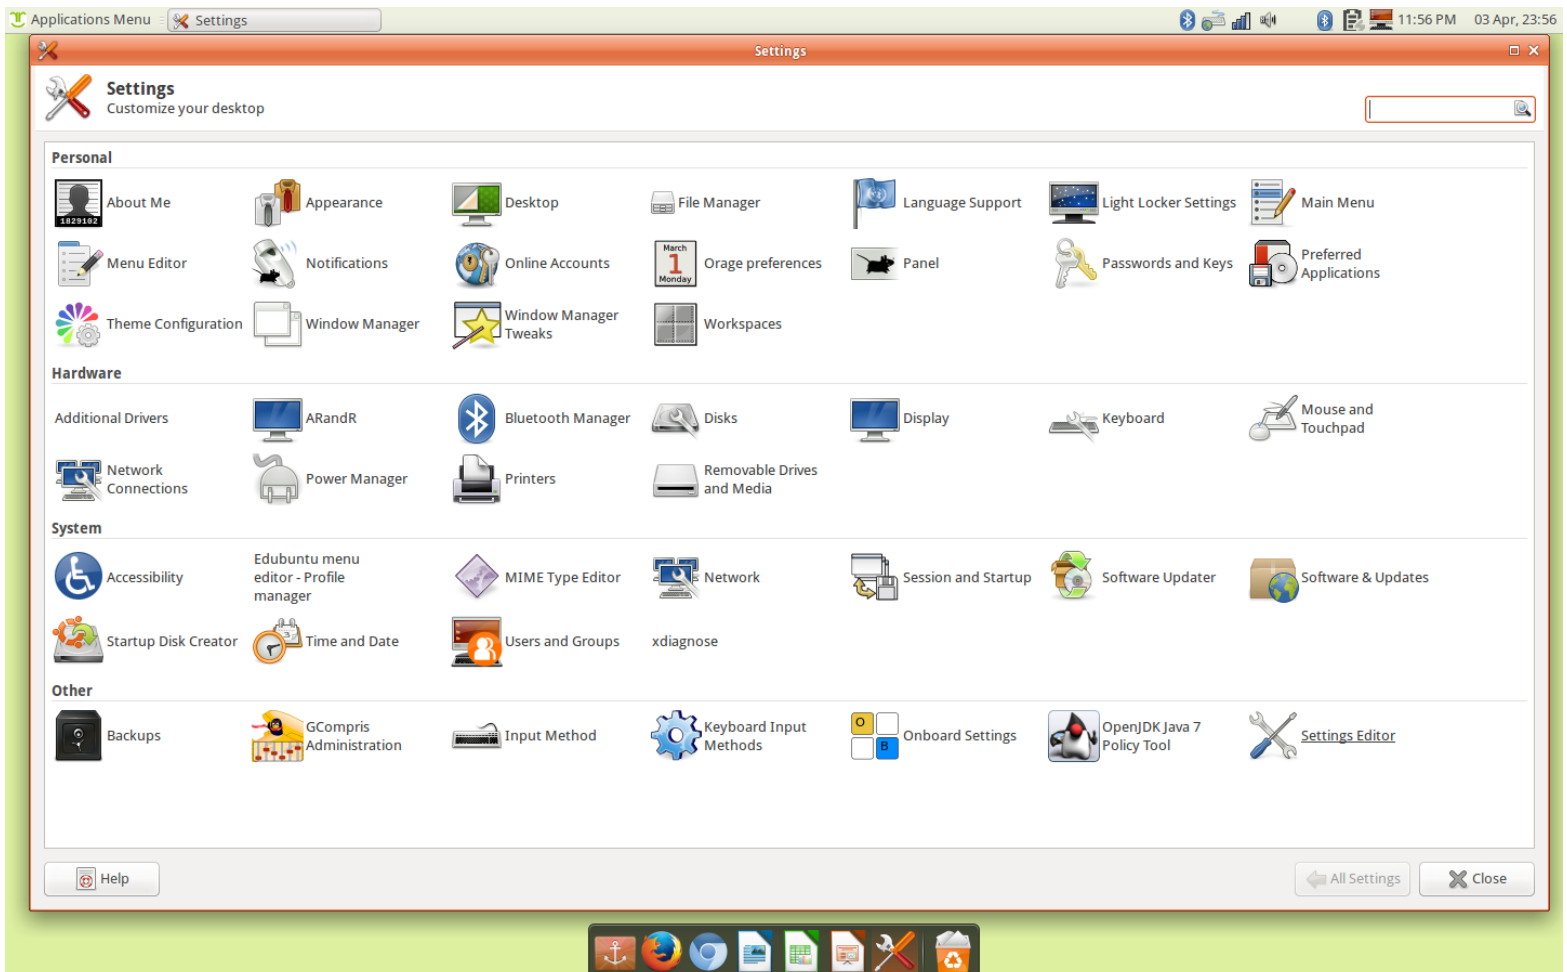

Edubuntu 14.04 - Xubuntu Quick Start

Internet and Multimedia apps menus.

Edubuntu 14.04 - Xubuntu Quick Start

Office and Other apps

Edubuntu 14.04 - Xubuntu Quick Start

Settings and System menus.

Edubuntu 14.04 - Xubuntu Quick Start

Upper Right Menu for:

Bluetooth, Keyboard, Sound, Battery

About This Computer, Time &Date, Calendar

Edubuntu 14.04 - Xubuntu Quick Start

All Settings button activates a full panel of common controls.

Edubuntu 14.04 - Xubuntu Quick Start

Logout Panel ... allows a Log Out , Restart, Shut Down or Suspend

Edubuntu 14.04 - Xubuntu Quick Start

Thank You And Enjoy !

Edubuntu 14.04 LTS - Xubuntu

April 2015

Linux build by Kevin Driscoll

Quick Guide by Dave Sevick